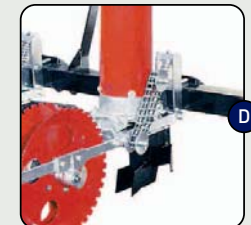

# Seed drills PARIS

Precision, ease of use and low maintenance

The single grain seed drills are designed for sowing sunflower, sugar beet, corn, bean, garbanzo, soy, etc. Their modular design and strength allow them to adapt to various crops in different terrain. Great ease of use and minimum maintenance are the ideal solutions for precision, high-performance seeding.

Model Paris-4

**A. Three-point linkage**  
The cat I-II hitch bracket can be adjusted in order to adapt to various types of tractor arms.

**B. Regulation of the row spacing**  
The position of each body can be adjusted independently in order to adapt to different row spacing.

**C. Central rocking axle**  
The toothed drive wheels adapt to the terrain thanks to the pivot point between the seed plough and the wheel. Contact with the ground is thus assured, even on uneven ground, and it guarantees continuous traction of the distribution elements.

**D. Chain drive**  
The drive wheels use chains to transmit movement to the doser disc. A combination of the different gears regulates different doses.

**E. Shock absorbing springs**  
Each body is equipped with a separate shock absorbing spring in order to thus safely overcome the irregularities and foreign bodies in the ground.