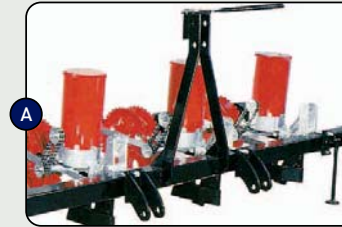

# Seed drills PARIS

Precision, ease of use and low maintenance

The single grain seed drills are designed for sowing sunflower, sugar beet, corn, bean, garbanzo, soy, etc. Their modular design and strength allow them to adapt to various crops in different terrain. Great ease of use and minimum maintenance are the ideal solutions for precision, high-performance seeding.

Model Paris-4

**A. Three-point linkage**  
The cat I-II hitch bracket can be adjusted in order to adapt to various types of tractor arms.

**B. Regulation of the row spacing**  
The position of each body can be adjusted independently in order to adapt to different row spacing.

**C. Central rocking axle**  
The toothed drive wheels adapt to the terrain thanks to the pivot point between the seed plough and the wheel. Contact with the ground is thus assured, even on uneven ground, and it guarantees continuous traction of the distribution elements.

**D. Chain drive**  
The drive wheels use chains to transmit movement to the doser disc. A combination of the different gears regulates different doses.

**E. Shock absorbing springs**  
Each body is equipped with a separate shock absorbing spring in order to thus safely overcome the irregularities and foreign bodies in the ground.