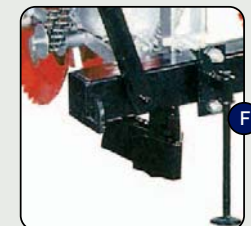

# Seed drills PARIS

Precision, ease of use and low maintenance

The single grain seed drills are designed for sowing sunflower, sugar beet, corn, bean, garbanzo, soy, etc. Their modular design and strength allow them to adapt to various crops in different terrain. Great ease of use and minimum maintenance are the ideal solutions for precision, high-performance seeding.

Model Paris-4

**A. Three-point linkage**  
The cat I-II hitch bracket can be adjusted in order to adapt to various types of tractor arms.

**B. Regulation of the row spacing**  
The position of each body can be adjusted independently in order to adapt to different row spacing.

**C. Central rocking axle**  
The toothed drive wheels adapt to the terrain thanks to the pivot point between the seed plough and the wheel. Contact with the ground is thus assured, even on uneven ground, and it guarantees continuous traction of the distribution elements.

**D. Chain drive**  
The drive wheels use chains to transmit movement to the doser disc. A combination of the different gears regulates different doses.

**E. Shock absorbing springs**  
Each body is equipped with a separate shock absorbing spring in order to thus safely overcome the irregularities and foreign bodies in the ground.