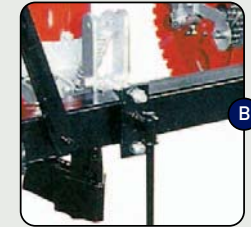

# Seed drills PARIS

Precision, ease of use and low maintenance

The single grain seed drills are designed for sowing sunflower, sugar beet, corn, bean, garbanzo, soy, etc. Their modular design and strength allow them to adapt to various crops in different terrain. Great ease of use and minimum maintenance are the ideal solutions for precision, high-performance seeding.

Model Paris-4

**A. Three-point linkage**  
The cat I-II hitch bracket can be adjusted in order to adapt to various types of tractor arms.

**B. Regulation of the row spacing**  
The position of each body can be adjusted independently in order to adapt to different row spacing.

**C. Central rocking axle**  
The toothed drive wheels adapt to the terrain thanks to the pivot point between the seed plough and the wheel. Contact with the ground is thus assured, even on uneven ground, and it guarantees continuous traction of the distribution elements.

**D. Chain drive**  
The drive wheels use chains to transmit movement to the doser disc. A combination of the different gears regulates different doses.

**E. Shock absorbing springs**  
Each body is equipped with a separate shock absorbing spring in order to thus safely overcome the irregularities and foreign bodies in the ground.