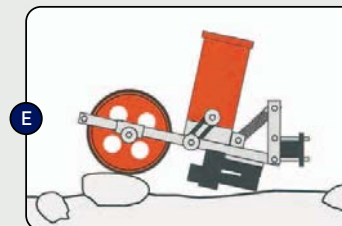

# Seed drills PARIS

Precision, ease of use and low maintenance

The single grain seed drills are designed for sowing sunflower, sugar beet, corn, bean, garbanzo, soy, etc. Their modular design and strength allow them to adapt to various crops in different terrain. Great ease of use and minimum maintenance are the ideal solutions for precision, high-performance seeding.

Model Paris-4

**A. Three-point linkage**  
The cat I-II hitch bracket can be adjusted in order to adapt to various types of tractor arms.

**B. Regulation of the row spacing**  
The position of each body can be adjusted independently in order to adapt to different row spacing.

**C. Central rocking axle**  
The toothed drive wheels adapt to the terrain thanks to the pivot point between the seed plough and the wheel. Contact with the ground is thus assured, even on uneven ground, and it guarantees continuous traction of the distribution elements.

**D. Chain drive**  
The drive wheels use chains to transmit movement to the doser disc. A combination of the different gears regulates different doses.

**E. Shock absorbing springs**  
Each body is equipped with a separate shock absorbing spring in order to thus safely overcome the irregularities and foreign bodies in the ground.