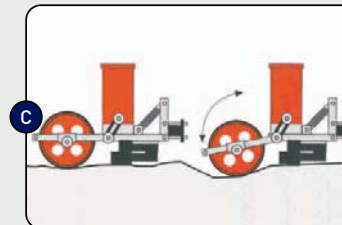

# Seed drills PARIS

Precision, ease of use and low maintenance

The single grain seed drills are designed for sowing sunflower, sugar beet, corn, bean, garbanzo, soy, etc. Their modular design and strength allow them to adapt to various crops in different terrain. Great ease of use and minimum maintenance are the ideal solutions for precision, high-performance seeding.

Model Paris-4

**A. Three-point linkage**  
The cat I-II hitch bracket can be adjusted in order to adapt to various types of tractor arms.

**B. Regulation of the row spacing**  
The position of each body can be adjusted independently in order to adapt to different row spacing.

**C. Central rocking axle**  
The toothed drive wheels adapt to the terrain thanks to the pivot point between the seed plough and the wheel. Contact with the ground is thus assured, even on uneven ground, and it guarantees continuous traction of the distribution elements.

**D. Chain drive**  
The drive wheels use chains to transmit movement to the doser disc. A combination of the different gears regulates different doses.

**E. Shock absorbing springs**  
Each body is equipped with a separate shock absorbing spring in order to thus safely overcome the irregularities and foreign bodies in the ground.